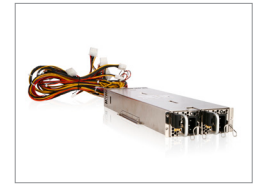

1U/2U Narrow Redundant Power
1U Redundant 1+1 Power Supply