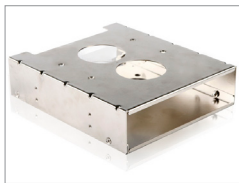

Tower Case
Compact Mini-ITX Case

Tower Case
JBOD Storage Tower

Internal HDD Cage
SATA Hot-Swap Mobile Cage

Internal HDD Cage
SAS/SATA Trayless Hot-Swap Cage

Chassis Accessories
Touch Screen LCD

Chassis Accessories
Cage & HDD Brackets Accessories