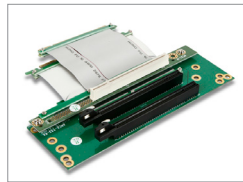

Tower Case
Compact Mini-ITX Case

Tower Case
JBOD Storage Tower

Internal HDD Cage
SATA Hot-Swap Mobile Cage

Internal HDD Cage
SAS/SATA Trayless Hot-Swap Cage

Chassis Accessories
Touch Screen LCD

Chassis Accessories
Cage & HDD Brackets Accessories

Chassis Accessories
Computer Tools

Chassis Accessories
D Storm Parts

Chassis Accessories
Fans and Parts

Chassis Accessories
Xeon Mounting Bracket

Chassis Accessories
Power Supply Brackets

Chassis Accessories
Rails & Supporter Accessories